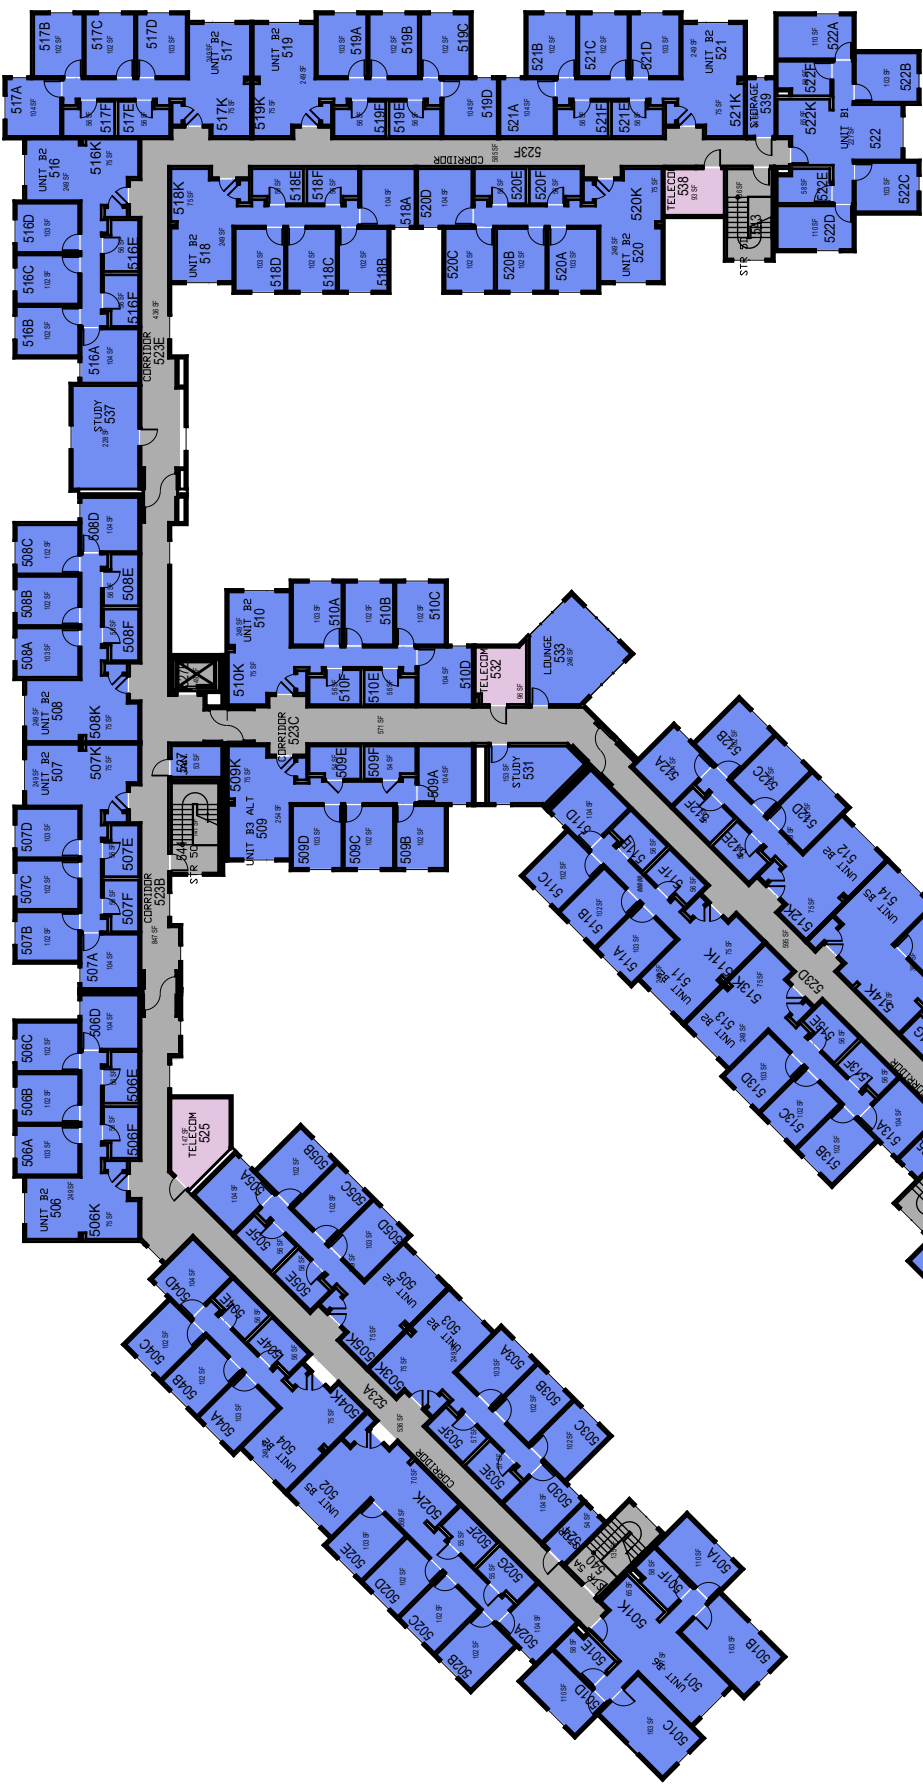

Corralitos
Poly Canyon Village
Floor 1

000 UNASSIGN	400 STUDY	800 HEALTH
100 CLASS	500 SPECIAL	900 RESIDENTIAL
200 LAB	600 GENERAL	
300 OFFICE	700 SUPPORT	

March 2022

1"=35'

Corralitos

Floor 2

000 UNASSIGN	400 STUDY	800 HEALTH
100 CLASS	500 SPECIAL	900 RESIDENTIAL
200 LAB	600 GENERAL	
300 OFFICE	700 SUPPORT	

March 2022

1"=35'

Corralitos

Floor 3

000 UNASSIGN	400 STUDY	800 HEALTH
100 CLASS	500 SPECIAL	900 RESIDENTIAL
200 LAB	600 GENERAL	
300 OFFICE	700 SUPPORT	

March 2022

1"=35'

Corralitos

Floor 5

000 UNASSIGN	400 STUDY	800 HEALTH
100 CLASS	500 SPECIAL	900 RESIDENTIAL
200 LAB	600 GENERAL	
300 OFFICE	700 SUPPORT	

March 2022

1"=35'

FACILITIES MANAGEMENT AND DEVELOPMENT